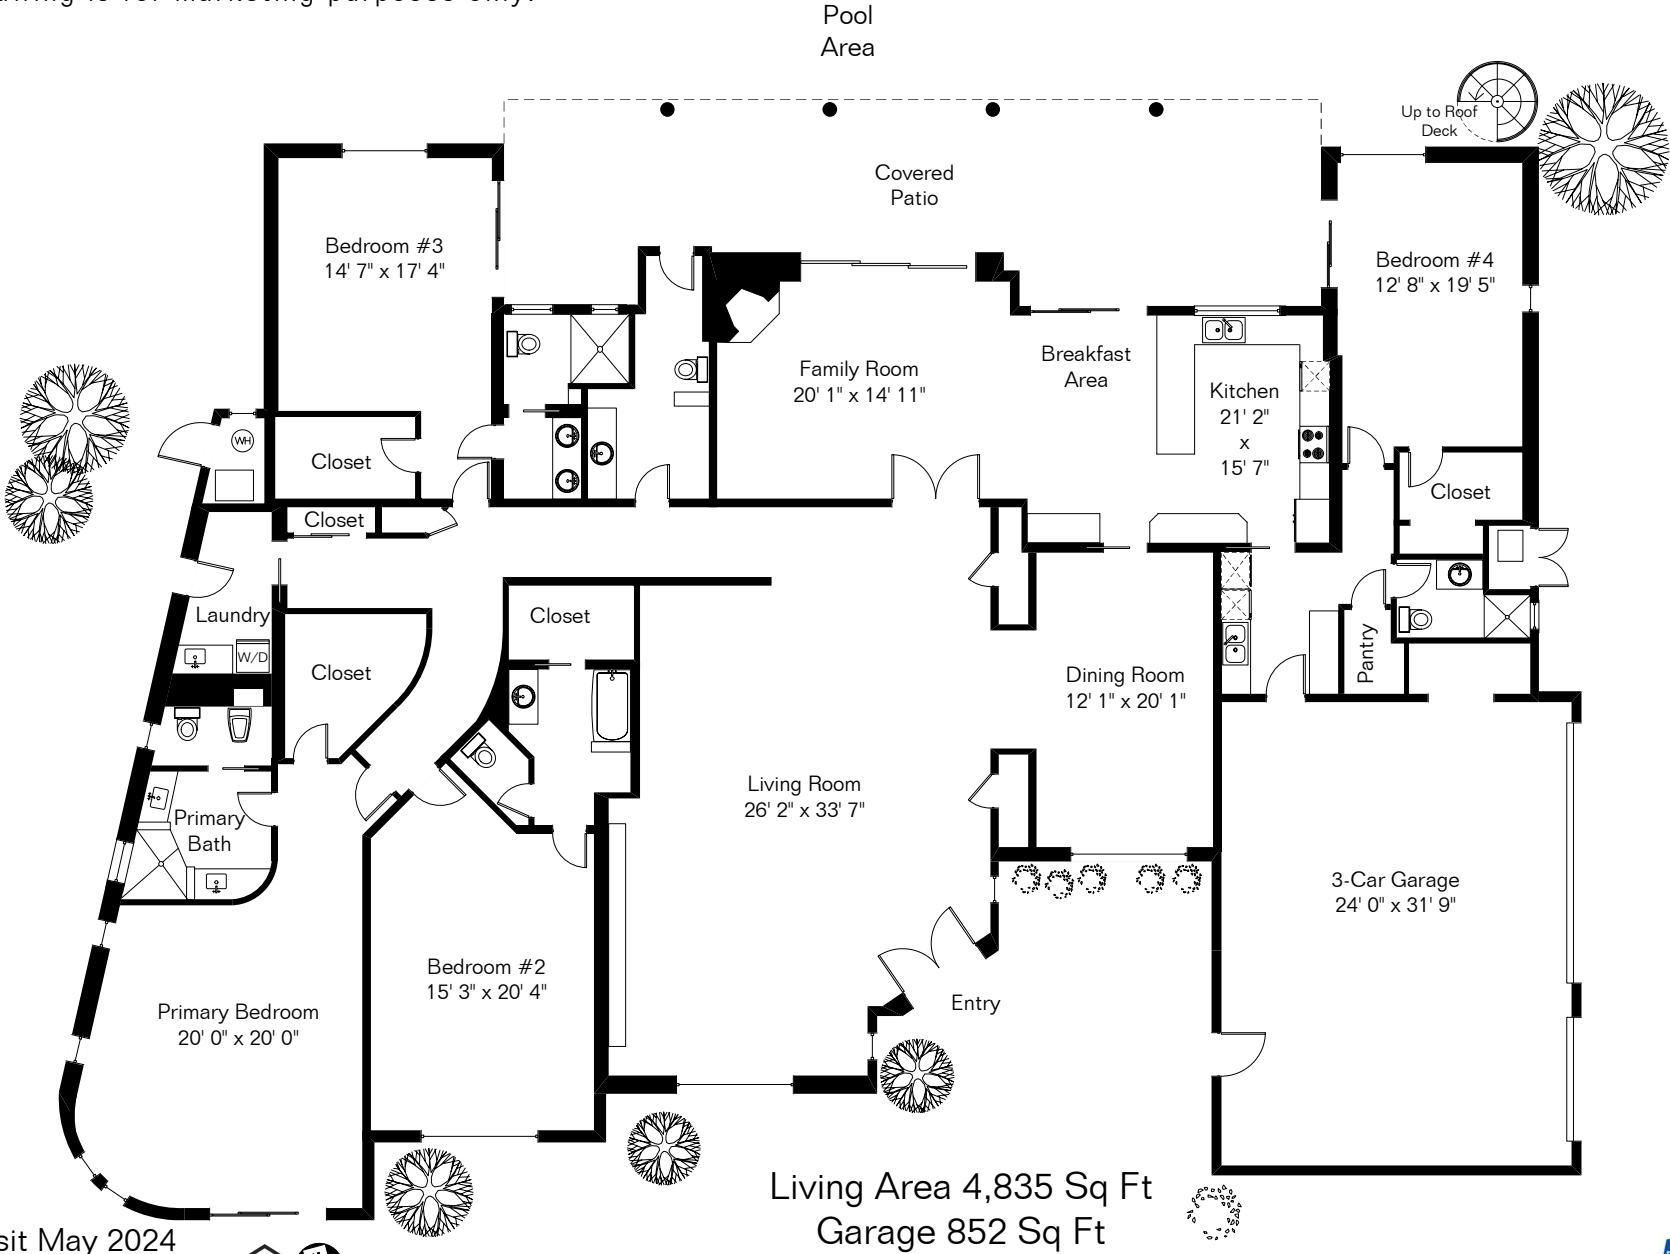

6621 N Los Leones Dr

The square footages and room size information are deemed to be reliable but are not guaranteed and should be independently verified. This drawing is for marketing purposes only.

Site Visit May 2024
0 ft. 6 ft. 10 ft. 20 ft.

Copyright 2024 Floor Plans First! LLC
All Rights Reserved.

Floor Plans First!
See the Floor Plan First!
FloorPlansFirst.com
(520) 881-1500